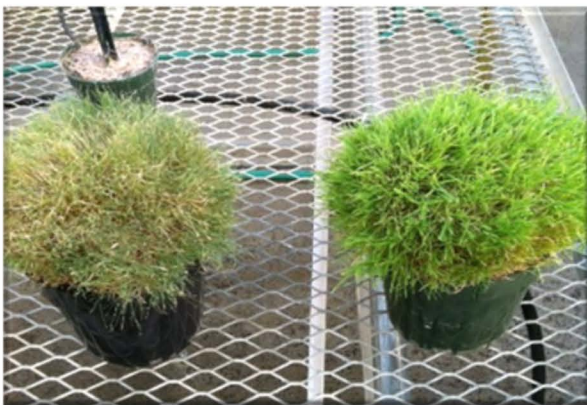

Peak Performance with Flexibility

ETQ FLEX™

Our exclusive Enhanced Turf Quality™ (ETQ) technology combines a proprietary complex blend which provides maximum protection against heat and drought stress events. ETQ Flex™ technology is absorbed into the plant, providing protection all the way to the roots. The harmful effects of UVB and UVA are diminished, while the plant is protected, allowing critical functions like respiration and photosynthesis to function normally, optimizing plant health.

Maintain healthy turf with the flexibility of use on golf courses, athletic fields and residential lawns. Ultimately, turfgrass professionals can preserve healthy turf under extreme heat and drought stress conditions.

University Greenhouse Trial Untreated vs. ETQ

Application Schedule

For spray intervals of 14 days: Apply 1.0oz / 1,000 sq. feet

For spray intervals of 21 days: Apply 2.5oz / 1,000 sq. feet

Key Benefits

- Supports and maintains healthy root mass
- Maintains leaf water content under stress
- Maintains chlorophyll content under stress